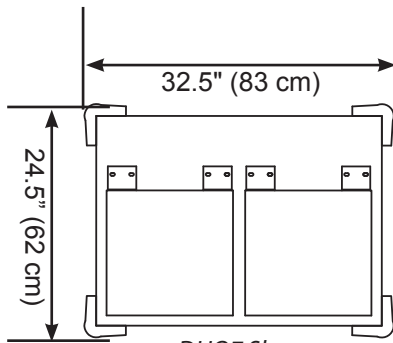

## Model DH07 (Two Well), DH08 (Three Well)

DH07 Shown  
Plan View

DH08 Shown  
Plan View

DH08 Shown

6-20P NEMA  
Straight-Blade Plug

DH07 & DH08 Technical Specifications							
Model Number	Capacity	Electrical	Cord Set/ NEMA Plug	Width	Depth	Height	Shipping Weight
<input type="checkbox"/> DH07	120 - 9" Round Dishes	Volts: 208-240 volt Hertz: 60 Phase: Single Max amp draw: 16A	6-20P 8' Cord	32.5" (83 cm)	24.5" (62 cm)	42.8" (109 cm)	270 lbs. (122.5 kg)
<input type="checkbox"/> DH08	180 - 9" Round Dishes	Volts: 208-240 volt Hertz: 60 Phase: Single Max amp draw: 16A	6-20P 8' Cord	46.0" (117 cm)	24.5" (62 cm)	42.8" (109 cm)	300 lbs. (136.1 kg)