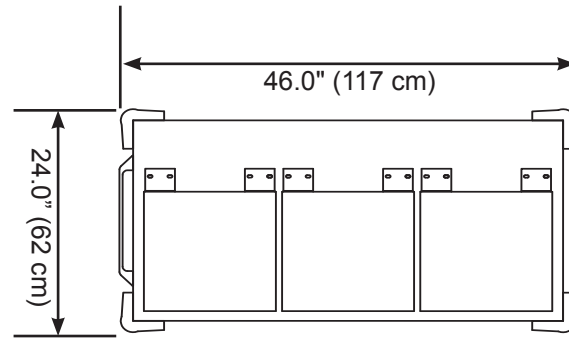

## Model DH07 (Two Well), DH08 (Three Well)

DH07 Shown  
Plan View

DH08 Shown  
Plan View

DH08 Shown

6-20P NEMA  
Straight-Blade Plug

DH07 & DH08 Technical Specifications							
Model Number	Capacity	Electrical	Cord Set/ NEMA Plug	Width	Depth	Height	Shipping Weight
<input type="checkbox"/> DH07	120 - 9" Round Dishes	Volts: 208-240 volt Hertz: 60 Phase: Single Max amp draw: 16A	6-20P 8' Cord	32.5" (83 cm)	24.5" (62 cm)	42.8" (109 cm)	270 lbs. (122.5 kg)
<input type="checkbox"/> DH08	180 - 9" Round Dishes	Volts: 208-240 volt Hertz: 60 Phase: Single Max amp draw: 16A	6-20P 8' Cord	46.0" (117 cm)	24.5" (62 cm)	42.8" (109 cm)	300 lbs. (136.1 kg)